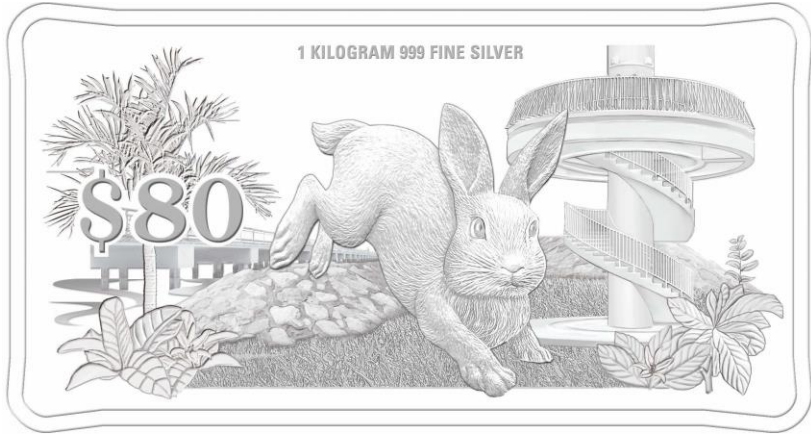

1 kilogram Silver Proof-like Coin