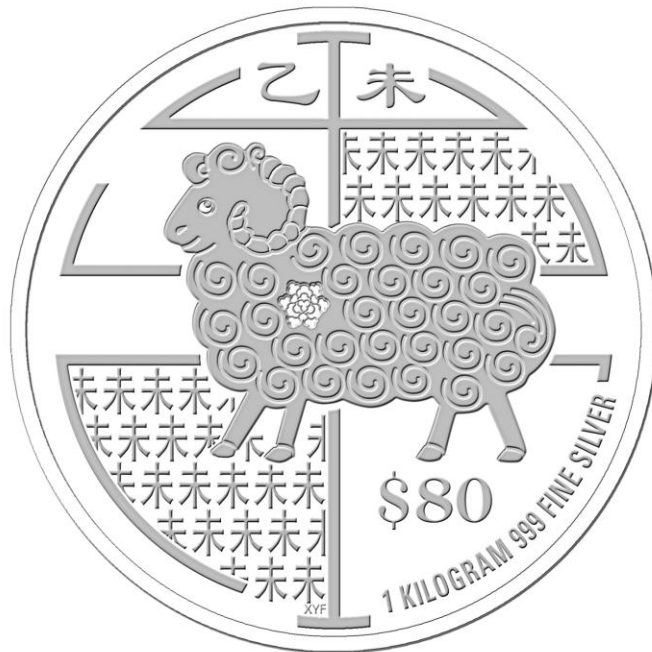

(a) 999 Fine Silver Proof-Like Singapore Second Almanac Coin Series Puzzle Coin Set